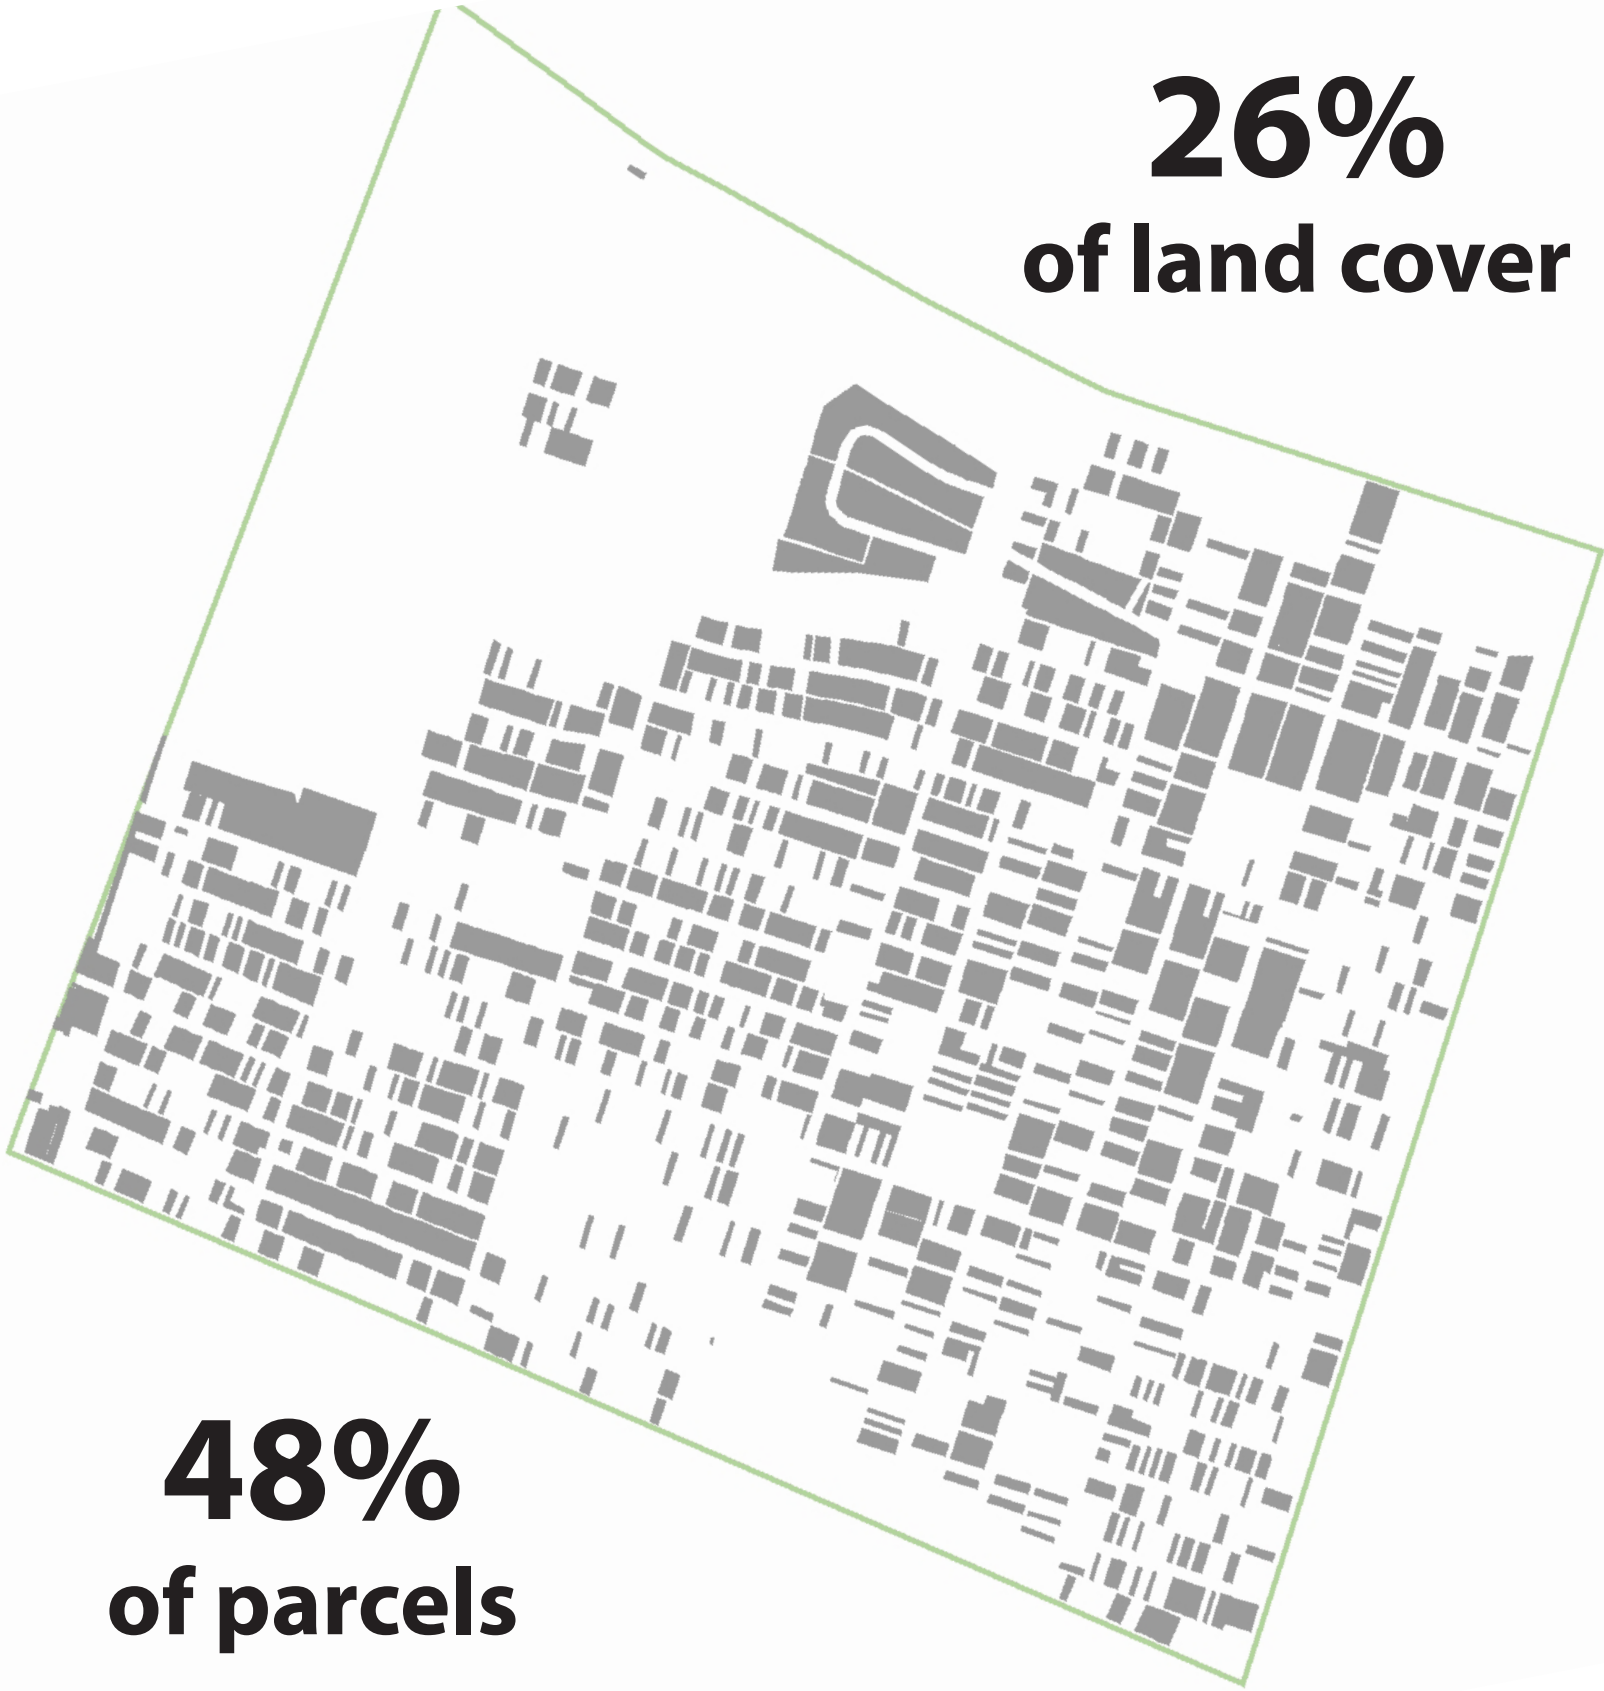

VACANCY IN WELLS GOODFELLOW

Vacancy in Wells Goodfellow totals

Wells Goodfellow contains about 480 vacant buildings and 1,400 vacant lots, totalling almost 1,900 parcels and 205 acres.

The Land Reutilization Authority (LRA) owns 66% of the vacant lots and buildings in the Wells Goodfellow neighborhood.