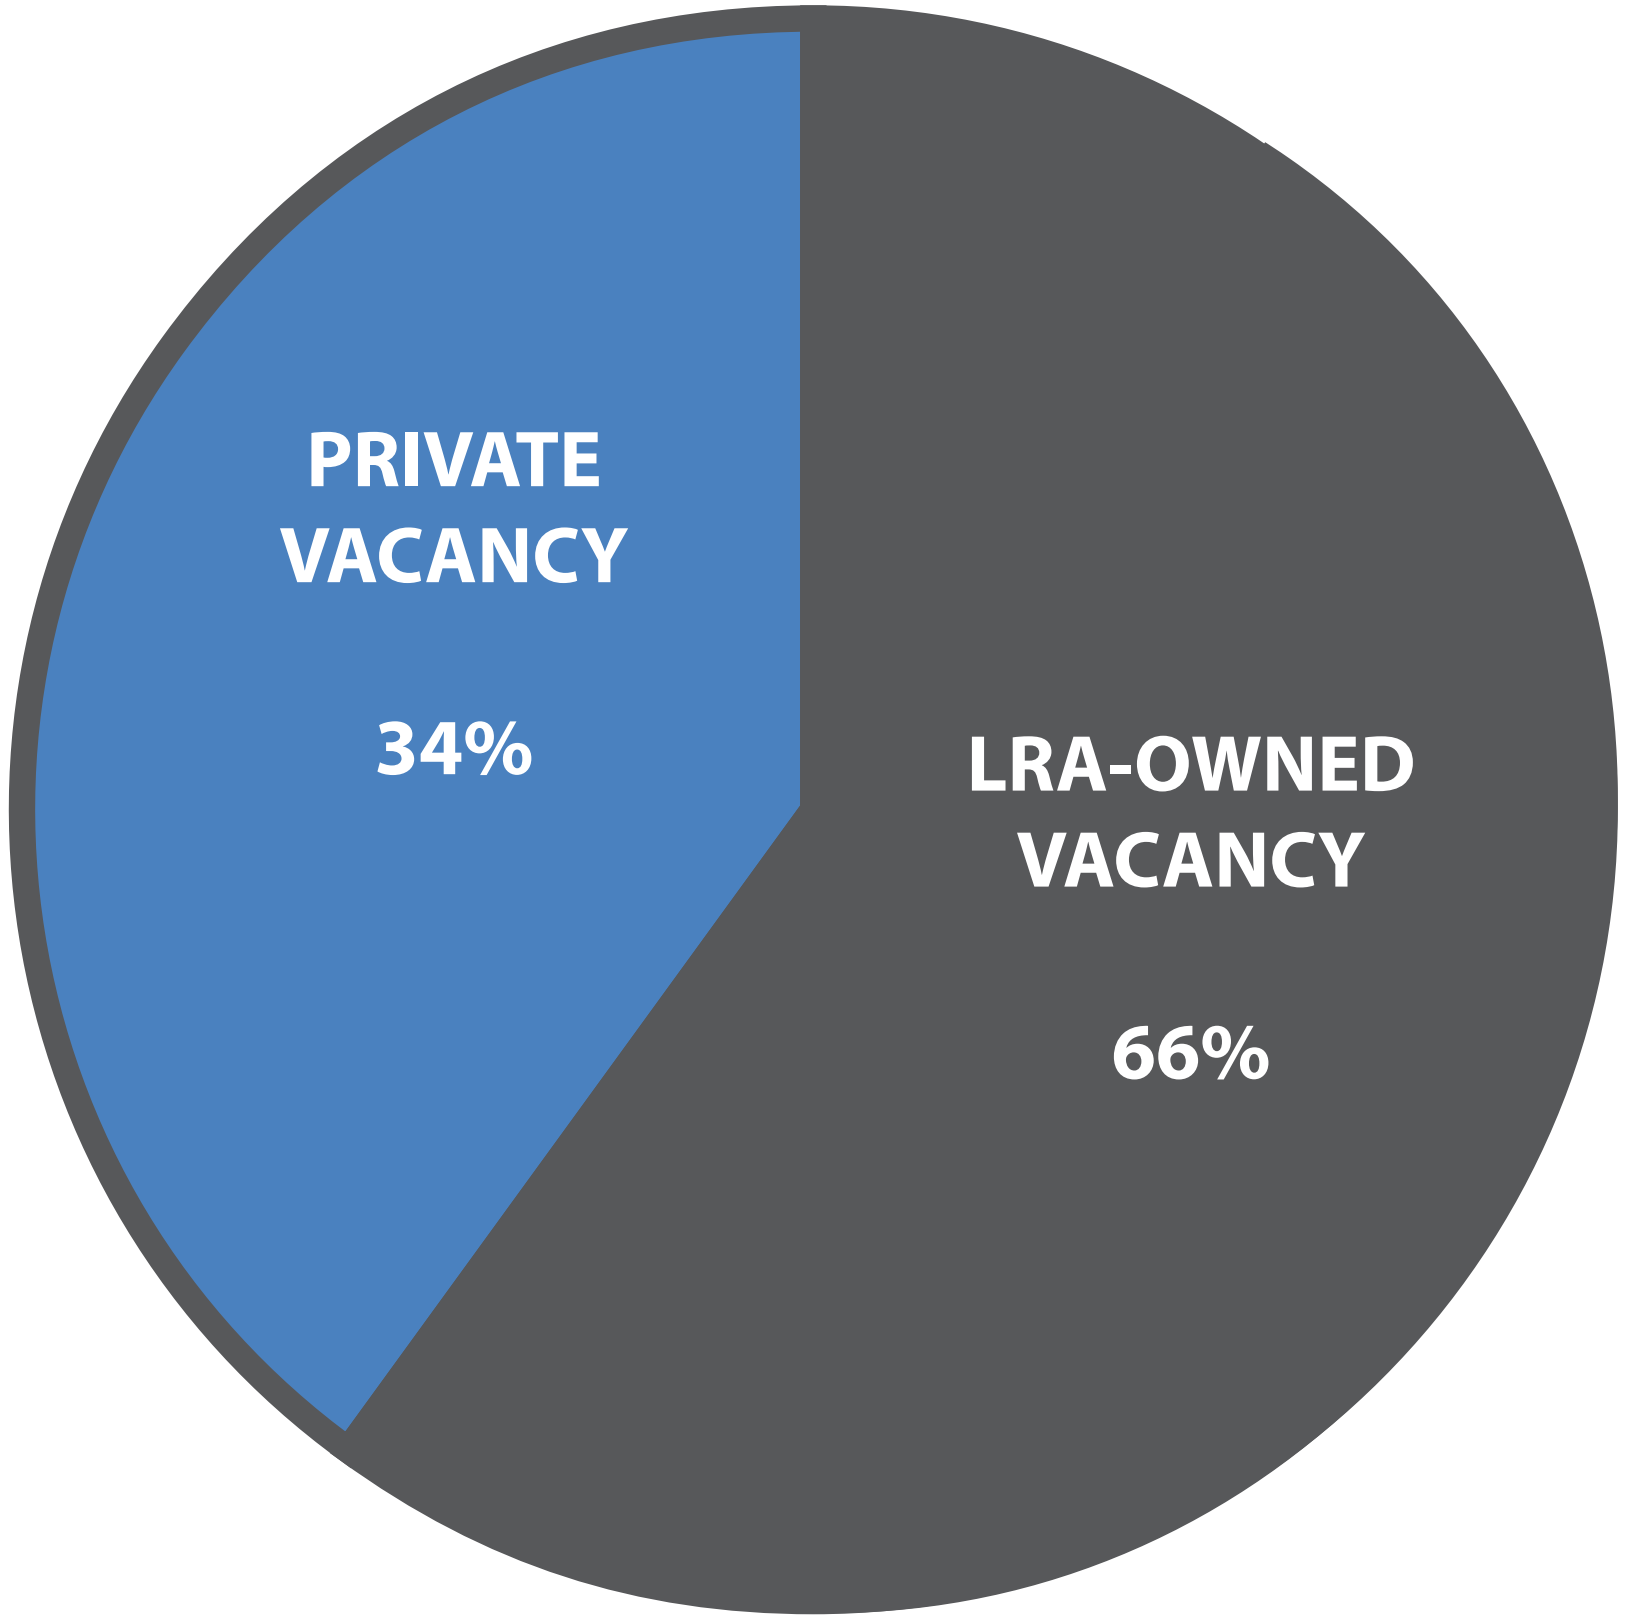

VACANCY IN WELLS GOODFELLOW

Vacancy in Wells Goodfellow totals

Wells Goodfellow contains about 480 vacant buildings and 1,400 vacant lots, totalling almost 1,900 parcels and 205 acres.

The Land Reutilization Authority (LRA) owns 66% of the vacant lots and buildings in the Wells Goodfellow neighborhood.